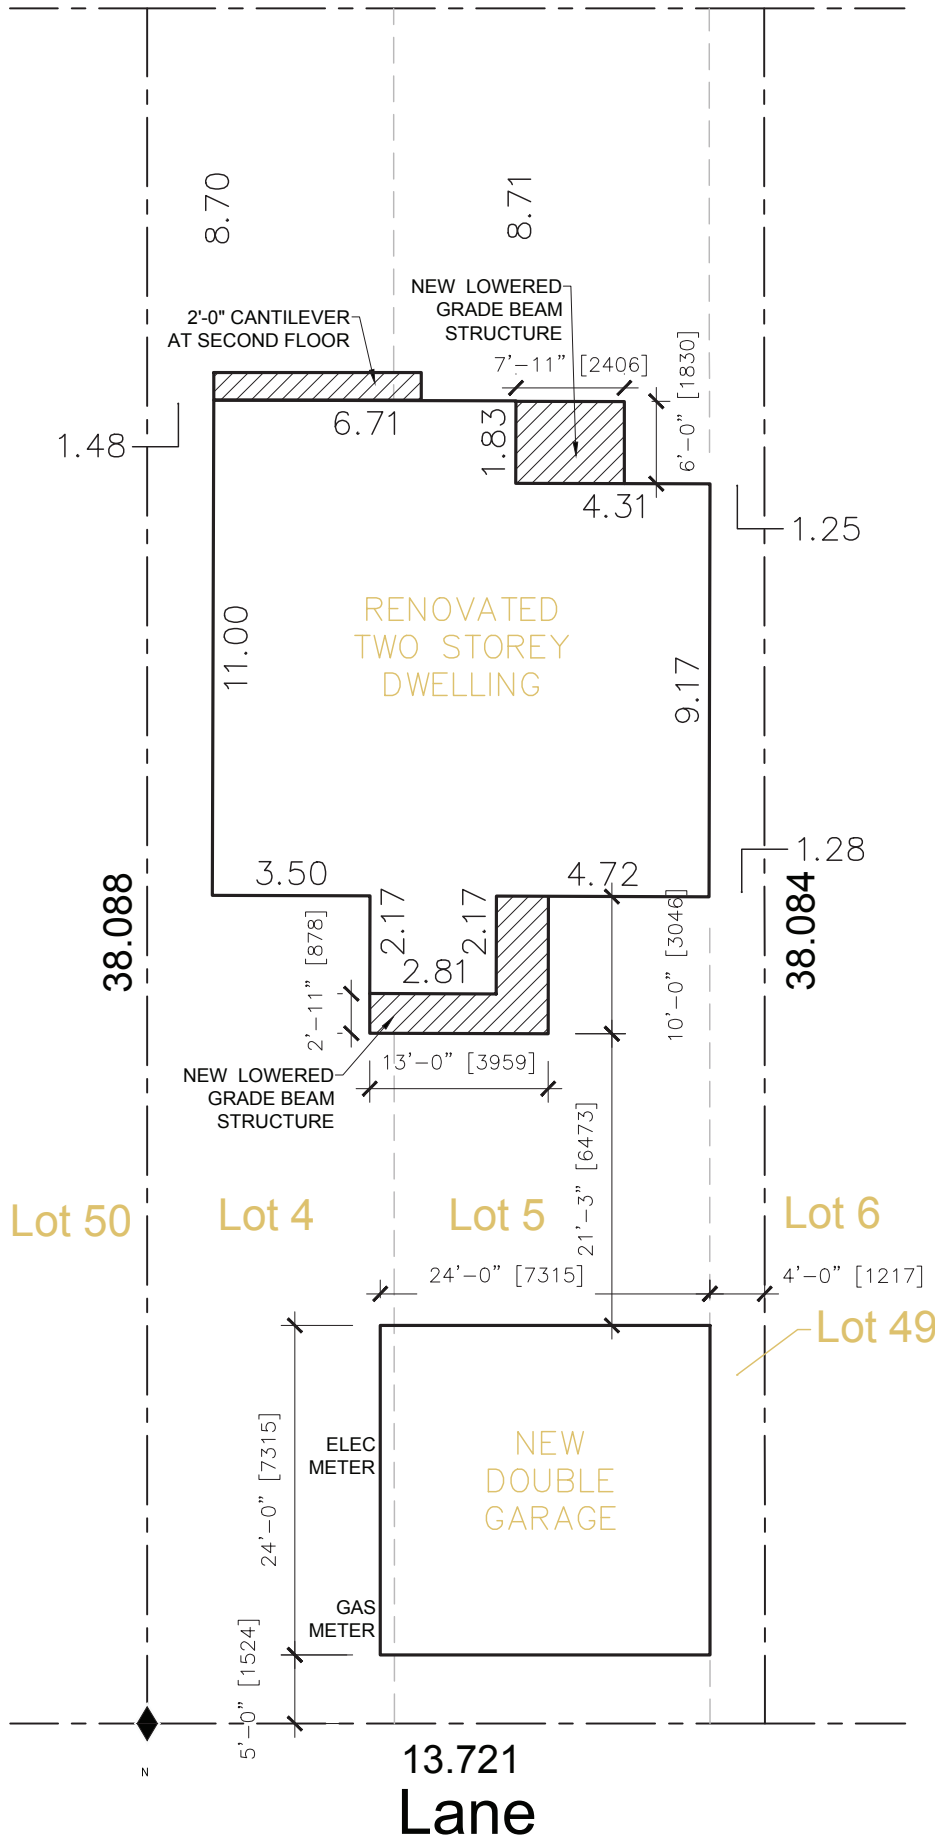

# Regina Avenue

13.705

SITE PLAN

SCALE: 1/8" = 1'-0"